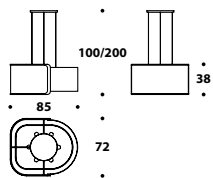

LMP (181)
Gun-metal grey, Palladium,
Bronze Shadow
Big suspension
L 85 (33 1/3")
D 72 (28 1/3")
H 100<200 (39 1/3 < 78 2/3")