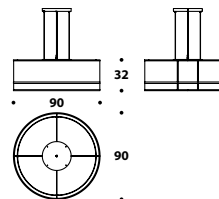

Orione 2
LMP (125) - Palladium, polished chrome, Bronze Shadow, gun-metal grey, ivory, polished brass
Floor lamp
L 45 (17 3/4")
D 30 (11 3/4")
H 182 (71 2/5")

Orione 2
LMP (73) - Palladium, polished chrome, Bronze Shadow, gun-metal grey, ivory, polished brass
Suspension
L - D Ø 90 (35 1/3")
H 32 (12 2/4")