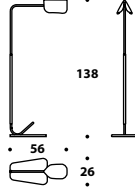

LMP (151) - Bronze Shadow, brushed bronze
Leather wall lamp with right hole
LMP (151F) - Bronze Shadow, brushed bronze
Fur wall lamp with right hole
L 28 (11")
D 18 (7")
H 52 (20 1/3")