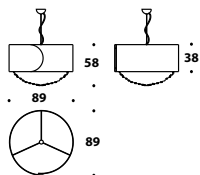

LMP (33/L)
Namibia - Jade
Gun-metal grey - Jade
Suspension
L - D Ø 89 (35")
H 58 (23")