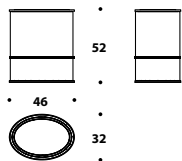

LMP (131) - Crystal
Polished chrome, gun-metal grey,
Bronze Shadow
Transparent
Bedside table lamp
L 37 (14²/₄")
D 26 (10¹/₄")
H 44 (17¹/₄")

LMP (130) - Crystal
Polished chrome, gun-metal grey,
Bronze Shadow
Transparent
Table lamp
L 46 (18")
D 32 (12²/₄")
H 52 (20¹/₃")