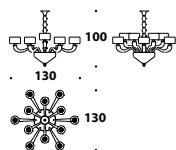

MUR (LAM41)

Chocolate, caramel, transparent,
steel, champagne, silver mirror
effect, transparent mirror effect
Chandelier
L - D Ø 130 (51 1/3")
H 100 (39 1/3")

MUR (LMP35)

Chocolate, caramel, transparent,
steel, champagne, silver mirror
effect, transparent mirror effect
Table lamp
L - D Ø 35 (13 3/4")
H 67 (26 1/3")