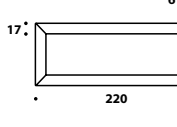

SPE (SF5AL) - Leather or fabric
SPE (SF5ALE) - Ebony Macassar
Mirror
L 150 (59")
D 6 (2 9/16")
H 254 (100")