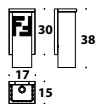

CRY (LAM3)
Crystal
Chrome, Bronze Shadow
Chandelier
L 119 (47")
D 29 (11²/₄")
H 40 (15³/₄")

CRY (LAM3/1A)
Crystal Square
Chrome, Bronze Shadow
Chandelier
L 80 (31¹/₃")
D 80 (31¹/₃")
H 50 (19³/₄")

CRY (LAM3/2)
Crystal Round
Chrome, Bronze Shadow
Chandelier
L - D Ø 90 (35¹/₃")
H 50 (19³/₄")

CRY (APL1)
Crystal Applique
Chrome, Bronze Shadow
Wall lamp
L 17 (6³/₄")
D 15 (6")
H 38 (15")

CRY (LAM5)
Crystal Ellipse 1
Chrome, Bronze Shadow
Chandelier
L 130 (51¹/₃")
D 30 (11³/₄")
H 41 (16¹/₄")

CRY (LAM6)
Crystal Ellipse 2
Chrome, Bronze Shadow
Chandelier
L 154 (60²/₃")
D 36 (14¹/₄")
H 43 (17")