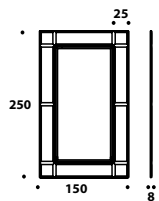

SPE (SF10)
Mirror
L 150 (59")
D 8 (3 1/4")
H 250 (98 1/3")