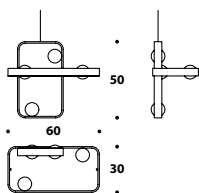

Detail

INFINITY LITE

Bronze Shadow bedside table lamps LMP (159) - LMP (163)

LMP (152)
 Palladium, polished brass,
 gun-metal grey, Bronze Shadow
 Small suspension

L 30 (11 3/4")
 D 12 (4 3/4")
 H 50 (19 3/4")