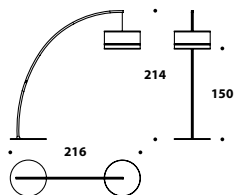

Orione Arco
LMP (63) - Palladium, polished chrome,
Bronze Shadow, gun-metal grey, ivory,
polished brass
Floor lamp
L 216 (85")
H 150/214 (59"/84 1/3")