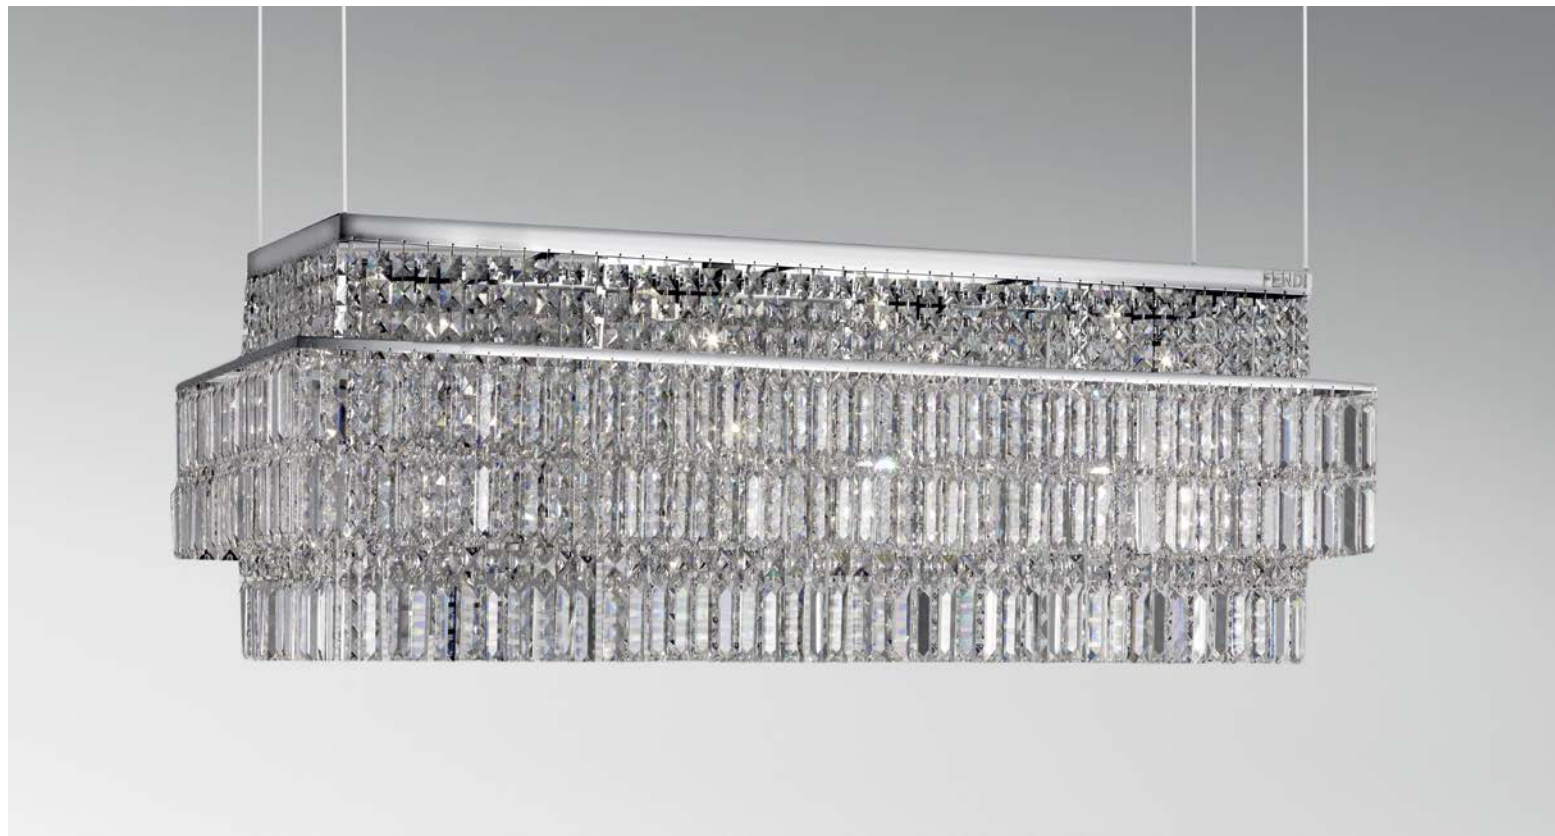

CRYSTAL BAGUETTE

Crystal Baguette CRY (LAM13)