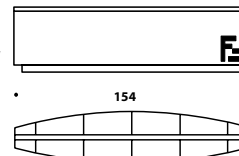

CRY (LAM5)
Crystal Ellipse 1
Chrome, Bronze Shadow
Chandelier
L 130 (51¹/₃")
D 30 (11³/₄")
H 41 (16¹/₄")

CRY (LAM6)
Crystal Ellipse 2
Chrome, Bronze Shadow
Chandelier
L 154 (60²/₃")
D 36 (14¹/₄")
H 43 (17")