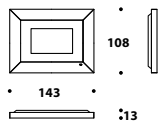

Bronze mirror for LED TV 40" or 49" SPE (SF5LCB)