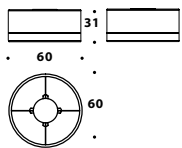

LMP (117) - Crystal
Polished chrome, gun-metal grey,
Bronze Shadow
Transparent
Suspension
L - D Ø 60 (23²/₃")
H 31 (12¹/₄")

LMP (116) - Crystal
Polished chrome, gun-metal grey,
Bronze Shadow
Transparent
Suspension
L - D Ø 90 (35¹/₃")
H 31 (12¹/₄")

LMP (119) - Ellypse
Polished chrome, gun-metal grey,
Bronze Shadow
Transparent
Suspension
L 164 (64²/₃")
D 47 (18²/₄")
H 31 (12¹/₄")

LMP (131) - Crystal
Polished chrome, gun-metal grey,
Bronze Shadow
Transparent
Bedside table lamp
L 37 (14²/₄")
D 26 (10¹/₄")
H 44 (17¹/₄")

LMP (130) - Crystal
Polished chrome, gun-metal grey,
Bronze Shadow
Transparent
Table lamp
L 46 (18")
D 32 (12²/₄")
H 52 (20¹/₃")