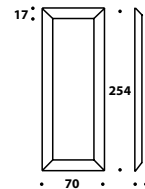

SPE (SF11AL) - Leather or fabric
SPE (SF11ALE) - Ebony Macassar
Mirror
L 140 (55")
D 6 (2 9/16")
H 105 (41 1/3")