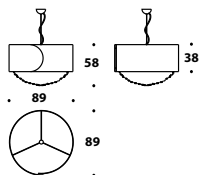

LMP (23/B)
Jade - Silver Leaf
Black - Gold Leaf or
Silver Leaf
Suspension
L - D Ø 89 (35")
H 58 (23")