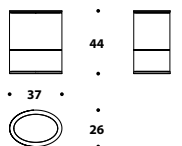

LMP (117) - Crystal
Polished chrome, gun-metal grey,
Bronze Shadow
Transparent
Suspension
L - D Ø 60 (23²/₃")
H 31 (12¹/₄")

LMP (116) - Crystal
Polished chrome, gun-metal grey,
Bronze Shadow
Transparent
Suspension
L - D Ø 90 (35¹/₃")
H 31 (12¹/₄")

LMP (119) - Ellypse
Polished chrome, gun-metal grey,
Bronze Shadow
Transparent
Suspension
L 164 (64²/₃")
D 47 (18²/₄")
H 31 (12¹/₄")

LMP (131) - Crystal
Polished chrome, gun-metal grey,
Bronze Shadow
Transparent
Bedside table lamp
L 37 (14²/₄")
D 26 (10¹/₄")
H 44 (17¹/₄")

LMP (130) - Crystal
Polished chrome, gun-metal grey,
Bronze Shadow
Transparent
Table lamp
L 46 (18")
D 32 (12²/₄")
H 52 (20¹/₃")