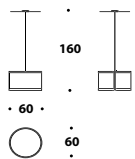

Polished brass suspension LMP (80)

LMP (80)
Polished brass, brushed brass,
polished chrome, gun-metal grey,
Bronze Shadow
Suspension
L - D Ø 60 (23 2/3")
H 160 (63")