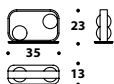

LMP (163)
Palladium, polished brass,
gun-metal grey, Bronze Shadow
Bedside table lamp

L 22 (8 3/4")
D 13 (5")
H 36 (14 1/4")