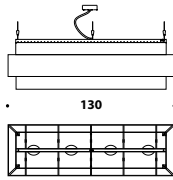

• **CRY (LAM13)**
• Crystal Baguette
• Chrome, Bronze Shadow
• Chandelier
• L 130 (51 1/3")
• D 40 (15 3/4")
• H 40 (15 3/4")

• **CRY (LAM15)**
• Crystal Baguette Ellipse
• Chrome, Bronze Shadow
• Chandelier
• L 163 (64 1/3")
• D 47 (18 3/4")
• H 40 (15 3/4")