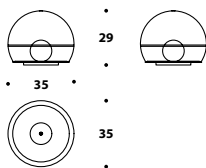

MUR (LMP31)
 Chocolate, Caramel,
 Steel, Titanium
 Big table lamp
 L - D Ø 45 (17 3/4")
 H 82 (32 1/3")

Detail

Smoke grey table lamps with gun-metal grey finishing frame LMP (175P) - LMP (175)

LMP (175P)
 Smoke grey-gun-metal grey,
 Gold-Bronze Shadow
 Table lamp
 L - D Ø 22 (8 3/4")
 H 18 (7")