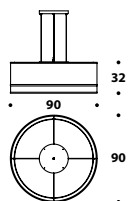

Orione 1
LMP (39) - Palladium, polished chrome, Bronze Shadow, gun-metal grey, ivory, polished brass
Big table lamp
L 43 (17")
D 30 (11 3/4")
H 55 (21 2/3")

Orione 1
LMP (39P) - Palladium, polished chrome, Bronze Shadow, gun-metal grey, ivory, polished brass
Table lamp
L 35 (13 3/4")
D 24 (9 2/4")
H 46 (18")

Orione 1
LMP (57) - Palladium, polished chrome, Bronze Shadow, gun-metal grey, ivory, polished brass
Floor lamp
L 45 (17 3/4")
D 30 (11 3/4")
H 182 (71 2/5")

Orione 1
LMP (35) - Palladium, polished chrome, Bronze Shadow, gun-metal grey, ivory, polished brass
Suspension
L - D Ø 90 (35 1/3")
H 32 (12 2/4")

Orione 1
LMP (58) - Palladium, polished chrome, Bronze Shadow, gun-metal grey, ivory, polished brass
Suspension
L - D Ø 60 (23 2/3")
H 32 (12 2/4")

Orione 2
LMP (124) - Palladium, polished chrome, Bronze Shadow, gun-metal grey, ivory, polished brass
Table lamp
L 35 (13 3/4")
D 24 (9 2/4")
H 55 (21 2/3")

Orione 2
LMP (65P) - Palladium, polished chrome, Bronze Shadow, gun-metal grey, ivory, polished brass
Small table lamp
L 35 (13 3/4")
D 24 (9 2/4")
H 46 (18")

Orione 2
LMP (125) - Palladium, polished chrome, Bronze Shadow, gun-metal grey, ivory, polished brass
Floor lamp
L 45 (17 3/4")
D 30 (11 3/4")
H 182 (71 2/5")

Orione 2
LMP (73) - Palladium, polished chrome, Bronze Shadow, gun-metal grey, ivory, polished brass
Suspension
L - D Ø 90 (35 1/3")
H 32 (12 2/4")