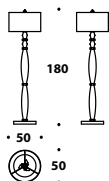

MUR (LMP18/A)
Black, transparent, silver,
Porcellana, chocolate
with mirror effect
Table lamp
L - D Ø 45 (17 3/4")
H 79 (31")

Detail

Steel colour chandelier MUR (LAM42)

MUR (LMP34)
 Chocolate, transparent,
 caramel, steel, champagne
 Table lamp
 L - D Ø 46 (18")
 H 100 (39 1/3")