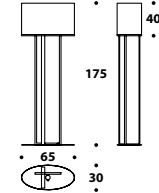

LMP (140)
Polished brass, gun-metal grey,
Bronze Shadow, Palladium
Big table lamp
L 50 (19 3/4")
D 30 (11 3/4")
H 71 (28")

LMP (141)
Polished brass, gun-metal grey,
Bronze Shadow, Palladium
Suspension
L 69 (27")
D 27 (10 3/4")
H 32 (12 2/4")

LMP (145)
Polished brass, gun-metal grey,
Bronze Shadow, Palladium
Suspension
L 77 (30 1/3")
D 32 (12 3/4")
H 39 (15 1/4")

LMP (147)
Polished brass, gun-metal grey,
Bronze Shadow, Palladium
Floor lamp
L 65 (25 2/3")
D 30 (11 3/4")
H 175 (69")