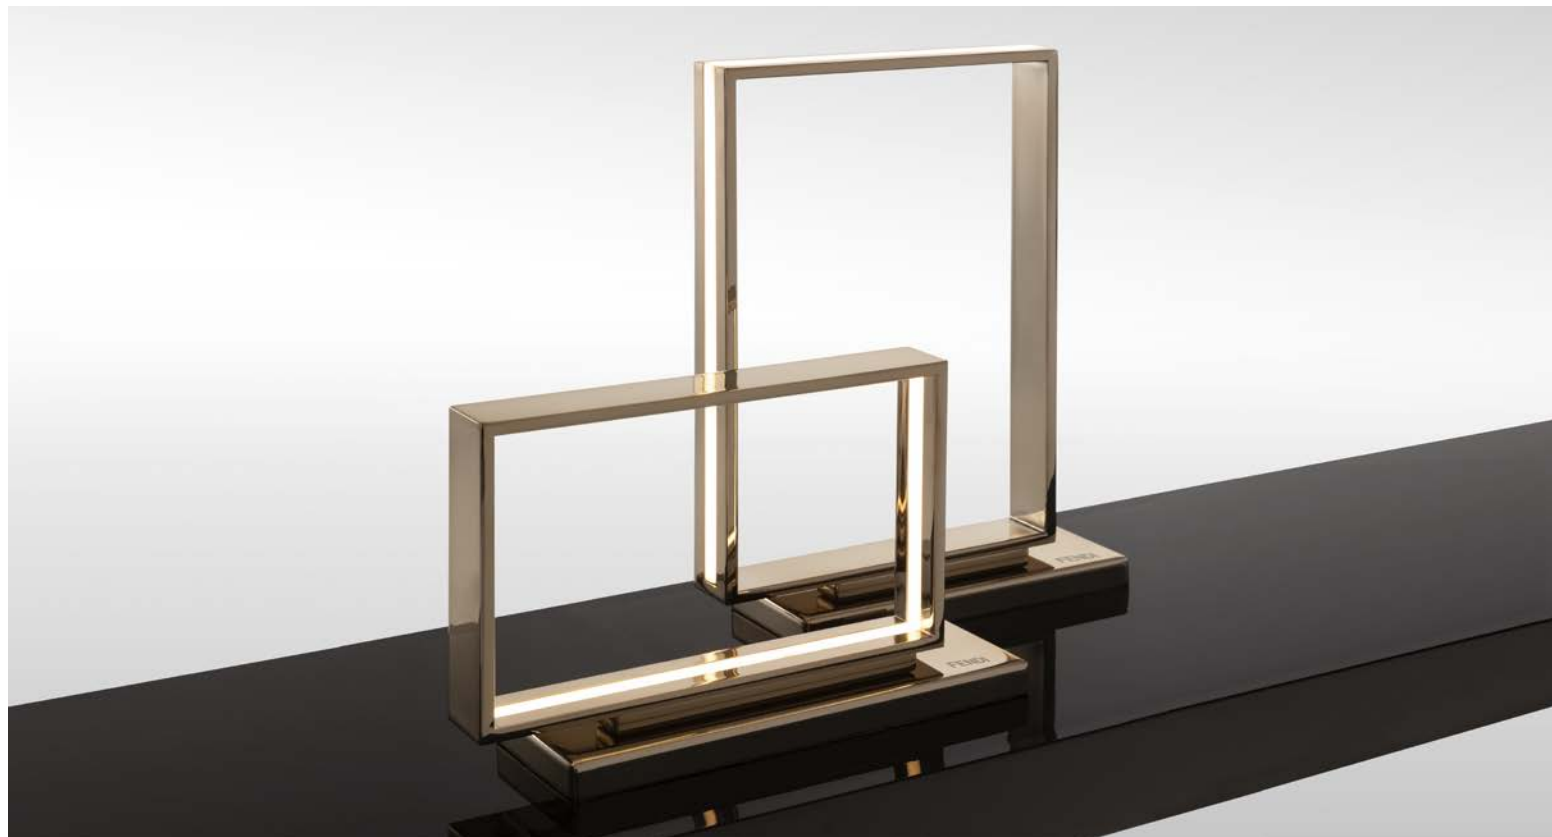

Detail

STRIP LINE

Table lamps with Palladium finishing LMP (196) - LMP (195)

LMP (193) - Gun-metal grey,
Bronze Shadow, Palladium finishing
Suspension
L 22 (8 ³/₄")
D 5 (1 ¹⁵/₁₆")
H 35 (13 ³/₄")

LMP (194) - Gun-metal grey,
Bronze Shadow, Palladium finishing
Horizontal suspension
L 35 (13 ³/₄")
D 5 (1 ¹⁵/₁₆")
H 22 (8 ³/₄")