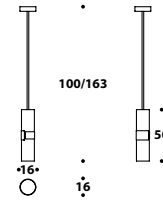

Flash Gold table lamp LMP (82)

LMP (146)
Flash Gold, Bronze Shadow,
gun-metal grey
Table lamp
L - D Ø 32 (12 ²/₄"")
H 50 (19 ³/₄"")

LMP (82)
Flash Gold, Bronze Shadow,
gun-metal grey
Table lamp
L - D Ø 34 (13 ²/₄"")
H 70 (27 ²/₅"")

L 35 (13 3/4")
 D 25 (9 3/4")
 H 162 (63 2/3")

*Also available other elements (see price-list)

Polished brass table lamps LMP (158) - LMP (162)

Bronze Shadow suspensions LMP (166)

Polished brass standing lamp
 LMP (161)

LABYRINTH

Polished brass big suspension LMP (183)

LMP (177)
 Polished brass, Bronze Shadow,
 gun-metal grey, Palladium
 Version I
 Table lamp
 L - D Ø 16 (6 1/4")
 H 37 (14 2/4")

LMP (178)
 Polished brass, Bronze Shadow,
 gun-metal grey, Palladium
 Version I
 Big table lamp
 L - D Ø 19 (7 2/4")
 H 47 (18 2/4")