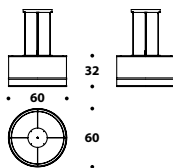

Orione 1
LMP (35) - Palladium, polished chrome, Bronze Shadow, gun-metal grey, ivory, polished brass
Suspension
L - D Ø 90 (35 1/3")
H 32 (12 2/4")