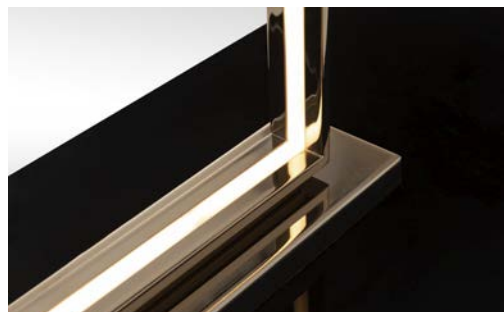

LMP (193) - Gun-metal grey,
Bronze Shadow, Palladium finishing
Suspension
L 22 (8 ³/₄")
D 5 (1 ¹⁵/₁₆")
H 35 (13 ³/₄")

LMP (194) - Gun-metal grey,
Bronze Shadow, Palladium finishing
Horizontal suspension
L 35 (13 ³/₄")
D 5 (1 ¹⁵/₁₆")
H 22 (8 ³/₄")

LMP (192) - Gun-metal grey,
Bronze Shadow, Palladium finishing
Big suspension
L 30 (11 ³/₄")
D 5 (1 ¹⁵/₁₆")
H 43 (17")

LMP (196) - Gun-metal grey,
Bronze Shadow, Palladium finishing
Horizontal table lamp
L 40 (15 ³/₄")
D 11 (4 ¹/₄")
H 25 (9 ³/₄")

LMP (195) - Gun-metal grey,
Bronze Shadow, Palladium finishing
Table lamp
L 35 (13 ³/₄")
D 11 (4 ¹/₄")
H 47 (18 ³/₄")

Detail