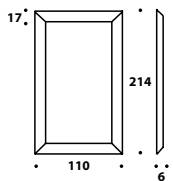

SPE (SF1AL) - Leather or fabric
SPE (SF1ALE) - Ebony Macassar
Mirror
L 110 (43 1/3")
D 6 (2 9/16")
H 214 (84 1/3")

SPE (SF3AL) - Leather or fabric
SPE (SF3ALE) - Ebony Macassar
Mirror
L 110 (43 1/3")
D 6 (2 9/16")
H 110 (43 1/3")

SPE (SF9AL) - Leather or fabric
SPE (SF9ALE) - Ebony Macassar
Mirror
L 150 (59")
D 6 (2 9/16")
H 214 (84 1/3")

SPE (SF5AL) - Leather or fabric
SPE (SF5ALE) - Ebony Macassar
Mirror
L 150 (59")
D 6 (2 9/16")
H 254 (100")

SPE (SF10AL) - Leather or fabric
SPE (SF10ALE) - Ebony Macassar
Mirror
L 220 (86 2/3")
D 6 (2 9/16")
H 70 (27 2/3")

SPE (SF11AL) - Leather or fabric
SPE (SF11ALE) - Ebony Macassar
Mirror
L 140 (55")
D 6 (2 9/16")
H 105 (41 1/3")

SPE (SF4AL) - Leather or fabric
SPE (SF4ALE) - Ebony Macassar
Mirror
L 70 (27 2/3")
D 6 (2 9/16")
H 254 (100")

SPE (SF2AL) - Leather or fabric
SPE (SF2ALE) - Ebony Macassar
Mirror
L 150 (59")
D 6 (2 9/16")
H 70 (27 2/3")