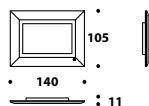

SPE (SF18)
 Gun-metal grey, Bronze Shadow,
 polished brass
 with coloured smoke grey, bronze,
 blue or green glass
 Mirror
 L - D Ø 90 (35 1/3")
 H 7 (2 3/4")

Convex curved mirrors SPE (SF18)

MIRANDUS

Mirrors with printed Crocodile leather frame for Led TV SPE (SF14LC)