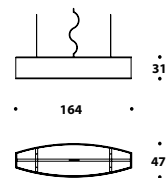

Detail

ORIONE CRYSTAL

Polished chrome crystal suspension LMP (116)

LMP (117) - Crystal
 Polished chrome, gun-metal grey,
 Bronze Shadow
 Transparent
 Suspension
 L - D Ø 60 (23²/₃")
 H 31 (12¹/₄")

LMP (116) - Crystal
 Polished chrome, gun-metal grey,
 Bronze Shadow
 Transparent
 Suspension
 L - D Ø 90 (35¹/₃")
 H 31 (12¹/₄")