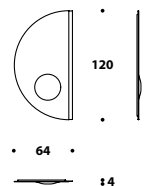

SPE (SF23) - Gun-metal grey,
Bronze Shadow, Palladium
with coloured smoke grey, bronze,
blue or green glass
SPE (SF23L) - With lacquered panel
Mirror
L - D Ø 90 (35 1/3")
H 2 (13/16")

SPE (SF20) - Gun-metal grey,
Bronze Shadow, Palladium
with coloured smoke grey, bronze,
blue or green glass
Curved mirror
L 64 (25 1/3")
D 4 (1 9/16")
H 120 (47 1/3")