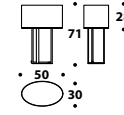

LMP (139)
Polished brass, gun-metal grey,
Bronze Shadow, Palladium
Table lamp
L 55 (21 2/3")
D 26 (10 1/4")
H 47 (18 2/4")

LMP (140)
Polished brass, gun-metal grey,
Bronze Shadow, Palladium
Big table lamp
L 50 (19 3/4")
D 30 (11 3/4")
H 71 (28")