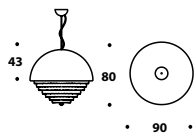

LMP (13/A)
Black - Gold Leaf, black - Silver Leaf,
Jade - Silver Leaf, Namibia - Jade,
gun-metal grey - Jade,
Bronze Shadow - Jade
Suspension
L - D Ø 60 (23 2/3")
H 53 (21")

LMP (13/B)
Black - Gold Leaf, black - Silver Leaf,
Jade - Silver Leaf, Namibia - Jade,
gun-metal grey - Jade,
Bronze Shadow - Jade
Suspension
L - D Ø 90 (35 1/3")
H 80 (31 1/3")