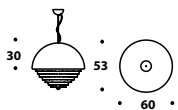

LMP (13/A)
Black - Gold Leaf, black - Silver Leaf,
Jade - Silver Leaf, Namibia - Jade,
gun-metal grey - Jade,
Bronze Shadow - Jade
Suspension
L - D Ø 60 (23 2/3")
H 53 (21")

LMP (13/B)
Black - Gold Leaf, black - Silver Leaf,
Jade - Silver Leaf, Namibia - Jade,
gun-metal grey - Jade,
Bronze Shadow - Jade
Suspension
L - D Ø 90 (35 1/3")
H 80 (31 1/3")