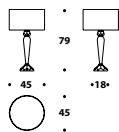

LMP (175)
 Smoke grey-gun-metal grey,
 Gold-Bronze Shadow
 Table lamp
 L - D Ø 35 (13 3/4")
 H 29 (11 1/4")

Detail

DIAMOND

Transparent table lamp MUR (LMP18/A)

MUR (LMP18)
Black, transparent
with mirror effect
Table lamp
L - D Ø 45 (17 3/4")
H 79 (31")