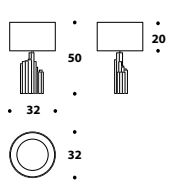

Table lamp with brushed bronze and gun-metal grey finishing LMP (185)

LMP (185)
Brushed bronze / gun-metal grey,
Palladium
Table lamp
L - D Ø 36 (14 1/4")
H 80 (31 1/3")

Table lamp LMP (185)

Detail

EPHEDRA

Flash Gold table lamp LMP (82)

LMP (146)
Flash Gold, Bronze Shadow,
gun-metal grey
Table lamp
L - D Ø 32 (12 ²/₄"")
H 50 (19 ³/₄"")

LMP (82)
Flash Gold, Bronze Shadow,
gun-metal grey
Table lamp
L - D Ø 34 (13 ²/₄"")
H 70 (27 ²/₅"")