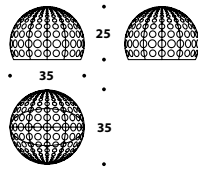

H: Altezza totale
L: Lunghezza totale
D: Profondità totale

Overall height
Overall length
Overall depth

LIGHTING

AGATA 1

Gun-metal grey table lamps LMP (43P) - LMP (43)

LMP (43P)
 Namibia, Jade,
 gun-metal grey,
 Bronze Shadow, polished brass
 Table lamp
 L - D Ø 25 (9 3/4")
 H 20 (7 3/4")

LMP (43)
 Namibia, Jade,
 gun-metal grey,
 Bronze Shadow, polished brass,
 Big table lamp
 L - D Ø 35 (13 3/4")
 H 27 (10 3/4")

Detail

Polished brass table lamp LMP (155)

LMP (155)
 Gun-metal grey, Palladium,
 Bronze Shadow, polished brass
 Table lamp
 L - D Ø 25 (9 3/4")
 H 18 (7")