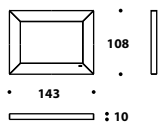

SPE (SF11ALB)
Smoke grey, bronze
Mirror
L 143 (56 ¹/₃")
D 10 (4")
H 108 (42 ²/₃")

SPE (SF1ALB)
Smoke grey, bronze
Mirror
L 112 (44")
D 10 (4")
H 216 (85")

SPE (SF5ALB)
Smoke grey, bronze
Mirror
L 152 (60")
D 10 (4")
H 256 (100 ²/₃")