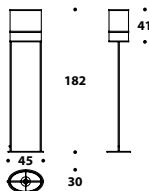

Orione 1
LMP (58) - Palladium, polished chrome, Bronze Shadow, gun-metal grey, ivory, polished brass
Suspension
L - D Ø 60 (23 2/3")
H 32 (12 2/4")

Orione 2
LMP (124) - Palladium, polished chrome, Bronze Shadow, gun-metal grey, ivory, polished brass
Table lamp
L 35 (13 3/4")
D 24 (9 2/4")
H 55 (21 2/3")

Orione 2
LMP (65P) - Palladium, polished chrome, Bronze Shadow, gun-metal grey, ivory, polished brass
Small table lamp
L 35 (13 3/4")
D 24 (9 2/4")
H 46 (18")