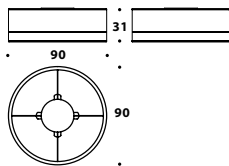

Detail

ORIONE CRYSTAL

Polished chrome crystal suspension LMP (116)

LMP (117) - Crystal
 Polished chrome, gun-metal grey,
 Bronze Shadow
 Transparent
 Suspension
 L - D Ø 60 (23²/₃")
 H 31 (12¹/₄")

LMP (116) - Crystal
 Polished chrome, gun-metal grey,
 Bronze Shadow
 Transparent
 Suspension
 L - D Ø 90 (35¹/₃")
 H 31 (12¹/₄")