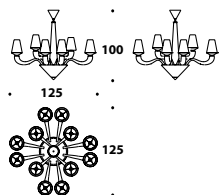

MUR (LMP42)
Chocolate, transparent,
caramel, steel, champagne
Chandelier
L - D Ø 125 (49 1/3")
H 100 (39 1/3")