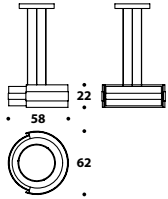

H: Altezza totale
L: Lunghezza totale
D: Profondità totale

Overall height
Overall length
Overall depth

LIGHTING

AGATA 1

Gun-metal grey table lamps LMP (43P) - LMP (43)

LMP (43P)
 Namibia, Jade,
 gun-metal grey,
 Bronze Shadow, polished brass
 Table lamp
 L - D Ø 25 (9 3/4")
 H 20 (7 3/4")

L 35 (13 3/4")
 D 25 (9 3/4")
 H 162 (63 2/3")

*Also available other elements (see price-list)

Polished brass table lamps LMP (158) - LMP (162)

Bronze Shadow suspensions LMP (166)

Polished brass standing lamp
 LMP (161)

LABYRINTH

Polished brass big suspension LMP (183)

LMP (177)
 Polished brass, Bronze Shadow,
 gun-metal grey, Palladium
 Version I
 Table lamp
 L - D Ø 16 (6 1/4")
 H 37 (14 2/4")

LMP (178)
 Polished brass, Bronze Shadow,
 gun-metal grey, Palladium
 Version I
 Big table lamp
 L - D Ø 19 (7 2/4")
 H 47 (18 2/4")

LMP (176)
 Polished brass, Bronze Shadow,
 gun-metal grey, Palladium
 Version I
 Suspension
 L - D Ø 16 (6 1/4")
 H 100<163 (39 1/3 < 64 1/3")

LMP (184)
 Polished brass, Bronze Shadow,
 gun-metal grey, Palladium
 Version II
 Medium suspension
 L - D Ø 62 (24 1/3")
 H 22 (8 3/4")