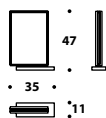

LMP (196) - Gun-metal grey,
Bronze Shadow, Palladium finishing
Horizontal table lamp
L 40 (15 ³/₄")
D 11 (4 ¹/₄")
H 25 (9 ³/₄")

LMP (195) - Gun-metal grey,
Bronze Shadow, Palladium finishing
Table lamp
L 35 (13 ³/₄")
D 11 (4 ¹/₄")
H 47 (18 ³/₄")