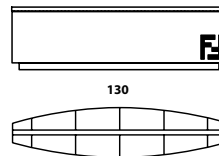

CRY (LAM3/2)
Crystal Round
Chrome, Bronze Shadow
Chandelier
L - D Ø 90 (35¹/₃")
H 50 (19³/₄")

CRY (APL1)
Crystal Applique
Chrome, Bronze Shadow
Wall lamp
L 17 (6³/₄")
D 15 (6")
H 38 (15")