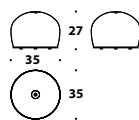

H: Altezza totale
L: Lunghezza totale
D: Profondità totale

Overall height
Overall length
Overall depth

LIGHTING

AGATA 1

Gun-metal grey table lamps LMP (43P) - LMP (43)

LMP (43P)
 Namibia, Jade,
 gun-metal grey,
 Bronze Shadow, polished brass
 Table lamp
 L - D Ø 25 (9 3/4")
 H 20 (7 3/4")