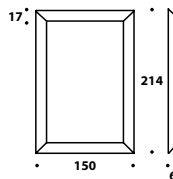

SPE (SF3AL) - Leather or fabric
SPE (SF3ALE) - Ebony Macassar
Mirror
L 110 (43 1/3")
D 6 (2 9/16")
H 110 (43 1/3")

SPE (SF9AL) - Leather or fabric
SPE (SF9ALE) - Ebony Macassar
Mirror
L 150 (59")
D 6 (2 9/16")
H 214 (84 1/3")