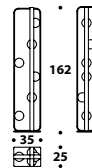

H: Altezza totale
L: Lunghezza totale
D: Profondità totale

Overall height
Overall length
Overall depth

LIGHTING

AGATA 1

Gun-metal grey table lamps LMP (43P) - LMP (43)

LMP (43P)
 Namibia, Jade,
 gun-metal grey,
 Bronze Shadow, polished brass
 Table lamp
 L - D Ø 25 (9 3/4")
 H 20 (7 3/4")

Flash Gold table lamp LMP (82)

LMP (146)
Flash Gold, Bronze Shadow,
gun-metal grey
Table lamp
L - D Ø 32 (12 ²/₄"")
H 50 (19 ³/₄"")

LMP (82)
Flash Gold, Bronze Shadow,
gun-metal grey
Table lamp
L - D Ø 34 (13 ²/₄"")
H 70 (27 ²/₅"")

L 35 (13 3/4")
 D 13 (5")
 H 23 (9")

LMP (162)
 Palladium, polished brass,
 gun-metal grey, Bronze Shadow
 Table lamp

L 30 (11 3/4")
 D 13 (5")
 H 51 (20")

LMP (158)
 Palladium, polished brass,
 gun-metal grey, Bronze Shadow
 Horizontal table lamp

L 50 (19 3/4")
 D 13 (5")
 H 31 (12 1/4")

LMP (171)
 Palladium, polished brass,
 gun-metal grey, Bronze Shadow
 Standing lamp

L 35 (13 3/4")
 D 25 (9 3/4")
 H 130 (51 1/3")

LMP (161)
 Palladium, polished brass,
 gun-metal grey, Bronze Shadow
 Standing lamp