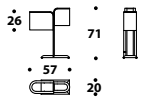

LMP (132) - Polished chrome,
polished brass, gun-metal grey,
Bronze Shadow, Palladium
Table lamp
L 57 (22 1/3")
D 20 (7 3/4")
H 71 (28")

LMP (133) - Polished chrome,
polished brass, gun-metal grey,
Bronze Shadow, Palladium
Standing lamp
L 64 (25 1/3")
D 20 (7 3/4")
H 171 (67 1/3")

LMP (135) - Polished chrome,
polished brass, gun-metal grey,
Bronze Shadow, Palladium
Suspension
L 123 (48 1/2")
D 37 (14 2/4")
H 56 (22")

LMP (136) - Polished chrome,
polished brass, gun-metal grey,
Bronze Shadow, Palladium
Suspension
L 106 (41 2/3")
D 97 (38 1/3")
H 56 (22")