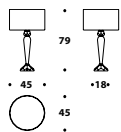

LMP (175)
 Smoke grey-gun-metal grey,
 Gold-Bronze Shadow
 Table lamp
 L - D Ø 35 (13 3/4")
 H 29 (11 1/4")

Detail

DIAMOND

Transparent table lamp MUR (LMP18/A)

MUR (LMP18)
Black, transparent
with mirror effect
Table lamp
L - D Ø 45 (17 3/4")
H 79 (31")