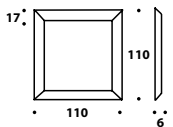

SPE (SF1AL) - Leather or fabric
SPE (SF1ALE) - Ebony Macassar
Mirror
L 110 (43 1/3")
D 6 (2 9/16")
H 214 (84 1/3")