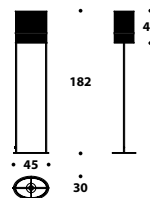

Orione 1
LMP (39) - Palladium, polished chrome, Bronze Shadow, gun-metal grey, ivory, polished brass
Big table lamp
L 43 (17")
D 30 (11 3/4")
H 55 (21 2/3")

Orione 1
LMP (39P) - Palladium, polished chrome, Bronze Shadow, gun-metal grey, ivory, polished brass
Table lamp
L 35 (13 3/4")
D 24 (9 2/4")
H 46 (18")

Orione 1
LMP (57) - Palladium, polished chrome, Bronze Shadow, gun-metal grey, ivory, polished brass
Floor lamp
L 45 (17 3/4")
D 30 (11 3/4")
H 182 (71 2/5")