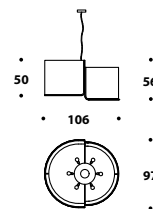

LMP (133) - Polished chrome,
polished brass, gun-metal grey,
Bronze Shadow, Palladium
Standing lamp
L 64 (25 1/3")
D 20 (7 3/4")
H 171 (67 1/3")