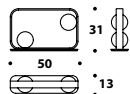

LMP (152)
Palladium, polished brass,
gun-metal grey, Bronze Shadow
Small suspension

L 30 (11 3/4")
D 12 (4 3/4")
H 50 (19 3/4")

LMP (166)
Palladium, polished brass,
gun-metal grey, Bronze Shadow
Suspension

L 60 (23 2/3")
D 30 (11 3/4")
H 50 (19 3/4")

LMP (165)
Palladium, polished brass,
gun-metal grey, Bronze Shadow
Suspension

L 30 (11 3/4")
D 9 (3 3/4")
H 79 (31")

LMP (163)
Palladium, polished brass,
gun-metal grey, Bronze Shadow
Bedside table lamp

L 22 (8 3/4")
D 13 (5")
H 36 (14 1/4")

LMP (159)
Palladium, polished brass,
gun-metal grey, Bronze Shadow
Horizontal bedside table lamp

L 35 (13 3/4")
D 13 (5")
H 23 (9")

LMP (162)
Palladium, polished brass,
gun-metal grey, Bronze Shadow
Table lamp

L 30 (11 3/4")
D 13 (5")
H 51 (20")

LMP (158)
Palladium, polished brass,
gun-metal grey, Bronze Shadow
Horizontal table lamp

L 50 (19 3/4")
D 13 (5")
H 31 (12 1/4")

LMP (171)
Palladium, polished brass,
gun-metal grey, Bronze Shadow
Standing lamp

L 35 (13 3/4")
D 25 (9 3/4")
H 130 (51 1/3")

LMP (161)
Palladium, polished brass,
gun-metal grey, Bronze Shadow
Standing lamp

L 35 (13 3/4")
D 25 (9 3/4")
H 162 (63 2/3")

*Also available other elements (see price-list)