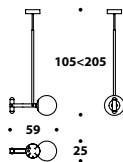

Bronze Shadow suspension
 LMP (176)

LUX

Brushed brass table lamps LMP (191)

BACK HOME COLLECTION BY CRISTINA CELESTINO

LMP (191)
 Brushed brass
 Table lamp
 L 30 (11 3/4")
 D 13 (5")
 H 37 (14 2/4")

LMP (190)
 Brushed brass
 Suspension
 L 59 (23 1/3")
 D 25 (9 3/4")
 H 103<205 (40 2/3<80 2/3")