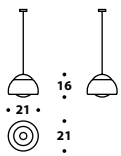

LMP (156)
 Gun-metal grey, Palladium,
 Bronze Shadow, polished brass
 Big table lamp
 L - D Ø 35 (13 3/4")
 H 25 (9 3/4")

Detail

CARDIFF

Lady Gold polished copper suspensions with "18k" powder LMP (173) - LMP (172)