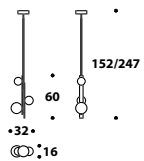

Palladium suspensions LMP (186), table lamp LMP (187) and standing lamp LMP (188)