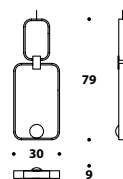

LMP (165)
Palladium, polished brass,
gun-metal grey, Bronze Shadow
Suspension

L 30 (11 3/4")
D 9 (3 3/4")
H 79 (31")