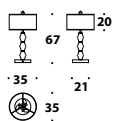

MUR (LAM41)

Chocolate, caramel, transparent,
steel, champagne, silver mirror
effect, transparent mirror effect
Chandelier
L - D Ø 130 (51 1/3")
H 100 (39 1/3")

MUR (LMP35)

Chocolate, caramel, transparent,
steel, champagne, silver mirror
effect, transparent mirror effect
Table lamp
L - D Ø 35 (13 3/4")
H 67 (26 1/3")