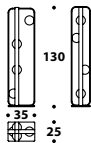

LMP (158)
Palladium, polished brass,
gun-metal grey, Bronze Shadow
Horizontal table lamp

L 50 (19 3/4")
D 13 (5")
H 31 (12 1/4")