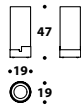

LMP (177)
Polished brass, Bronze Shadow,
gun-metal grey, Palladium
Version I
Table lamp
L - D Ø 16 (6 1/4")
H 37 (14 2/4")