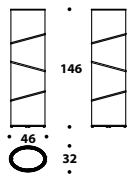

LMP (126)
Gun-metal grey, Bronze Shadow,
polished chrome, polished brass
Bedside table lamp
L 37 (14²/₄")
D 26 (10¹/₄")
H 44 (17¹/₄")

LMP (128)
Gun-metal grey, Bronze Shadow,
polished chrome, polished brass
Floor lamp
L 46 (18")
D 32 (12¹/₂")
H 146 (57¹/₂")