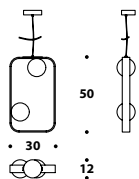

LMP (152)
Palladium, polished brass,
gun-metal grey, Bronze Shadow
Small suspension

L 30 (11 3/4")
D 12 (4 3/4")
H 50 (19 3/4")

LMP (166)
Palladium, polished brass,
gun-metal grey, Bronze Shadow
Suspension

L 60 (23 2/3")
D 30 (11 3/4")
H 50 (19 3/4")

LMP (165)
Palladium, polished brass,
gun-metal grey, Bronze Shadow
Suspension

L 30 (11 3/4")
D 9 (3 3/4")
H 79 (31")

LMP (163)
Palladium, polished brass,
gun-metal grey, Bronze Shadow
Bedside table lamp

L 22 (8 3/4")
D 13 (5")
H 36 (14 1/4")

LMP (159)
Palladium, polished brass,
gun-metal grey, Bronze Shadow
Horizontal bedside table lamp

L 35 (13 3/4")
D 13 (5")
H 23 (9")

LMP (162)
Palladium, polished brass,
gun-metal grey, Bronze Shadow
Table lamp

L 30 (11 3/4")
D 13 (5")
H 51 (20")

LMP (158)
Palladium, polished brass,
gun-metal grey, Bronze Shadow
Horizontal table lamp

L 50 (19 3/4")
D 13 (5")
H 31 (12 1/4")

LMP (171)
Palladium, polished brass,
gun-metal grey, Bronze Shadow
Standing lamp

L 35 (13 3/4")
D 25 (9 3/4")
H 130 (51 1/3")

LMP (161)
Palladium, polished brass,
gun-metal grey, Bronze Shadow
Standing lamp

L 35 (13 3/4")
D 25 (9 3/4")
H 162 (63 2/3")

*Also available other elements (see price-list)