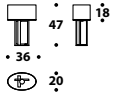

LMP (154)
Polished brass, gun-metal grey,
Bronze Shadow, Palladium
Bedside table lamp
L 36 (14 1/4")
D 20 (7 3/4")
H 47 (18 2/4")

LMP (139)
Polished brass, gun-metal grey,
Bronze Shadow, Palladium
Table lamp
L 55 (21 2/3")
D 26 (10 1/4")
H 47 (18 2/4")

LMP (140)
Polished brass, gun-metal grey,
Bronze Shadow, Palladium
Big table lamp
L 50 (19 3/4")
D 30 (11 3/4")
H 71 (28")

LMP (141)
Polished brass, gun-metal grey,
Bronze Shadow, Palladium
Suspension
L 69 (27")
D 27 (10 3/4")
H 32 (12 2/4")

LMP (145)
Polished brass, gun-metal grey,
Bronze Shadow, Palladium
Suspension
L 77 (30 1/3")
D 32 (12 3/4")
H 39 (15 1/4")

LMP (147)
Polished brass, gun-metal grey,
Bronze Shadow, Palladium
Floor lamp
L 65 (25 2/3")
D 30 (11 3/4")
H 175 (69")