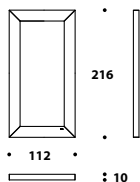

SPE (SF11ALB)
Smoke grey, bronze
Mirror
L 143 (56 ¹/₃")
D 10 (4")
H 108 (42 ²/₃")