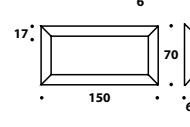

SPE (SF4AL) - Leather or fabric
SPE (SF4ALE) - Ebony Macassar
Mirror
L 70 (27 2/3")
D 6 (2 9/16")
H 254 (100")

SPE (SF2AL) - Leather or fabric
SPE (SF2ALE) - Ebony Macassar
Mirror
L 150 (59")
D 6 (2 9/16")
H 70 (27 2/3")