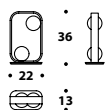

LMP (152)
Palladium, polished brass,
gun-metal grey, Bronze Shadow
Small suspension

L 30 (11 3/4")
D 12 (4 3/4")
H 50 (19 3/4")

LMP (166)
Palladium, polished brass,
gun-metal grey, Bronze Shadow
Suspension

L 60 (23 2/3")
D 30 (11 3/4")
H 50 (19 3/4")

LMP (165)
Palladium, polished brass,
gun-metal grey, Bronze Shadow
Suspension

L 30 (11 3/4")
D 9 (3 3/4")
H 79 (31")

LMP (163)
Palladium, polished brass,
gun-metal grey, Bronze Shadow
Bedside table lamp

L 22 (8 3/4")
D 13 (5")
H 36 (14 1/4")

LMP (159)
Palladium, polished brass,
gun-metal grey, Bronze Shadow
Horizontal bedside table lamp

L 35 (13 3/4")
D 13 (5")
H 23 (9")

LMP (162)
Palladium, polished brass,
gun-metal grey, Bronze Shadow
Table lamp

L 30 (11 3/4")
D 13 (5")
H 51 (20")

LMP (158)
Palladium, polished brass,
gun-metal grey, Bronze Shadow
Horizontal table lamp

L 50 (19 3/4")
D 13 (5")
H 31 (12 1/4")

LMP (171)
Palladium, polished brass,
gun-metal grey, Bronze Shadow
Standing lamp

L 35 (13 3/4")
D 25 (9 3/4")
H 130 (51 1/3")

LMP (161)
Palladium, polished brass,
gun-metal grey, Bronze Shadow
Standing lamp

L 35 (13 3/4")
D 25 (9 3/4")
H 162 (63 2/3")

*Also available other elements (see price-list)