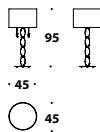

MUR (LMP55)

Chocolate, transparent, titanium,
champagne, steel, caramel

Table lamp

L - D Ø 35 (13 3/4")

H 54 (21 1/3")