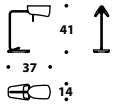

Wall and table lamps with printed leather LMP (151) - LMP (150)