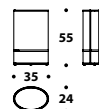

Orione 1
LMP (58) - Palladium, polished chrome, Bronze Shadow, gun-metal grey, ivory, polished brass
Suspension
L - D Ø 60 (23 2/3")
H 32 (12 2/4")

Orione 2
LMP (124) - Palladium, polished chrome, Bronze Shadow, gun-metal grey, ivory, polished brass
Table lamp
L 35 (13 3/4")
D 24 (9 2/4")
H 55 (21 2/3")