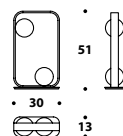

H: Altezza totale
L: Lunghezza totale
D: Profondità totale

Overall height
Overall length
Overall depth

LIGHTING

AGATA 1

Gun-metal grey table lamps LMP (43P) - LMP (43)

LMP (43P)
 Namibia, Jade,
 gun-metal grey,
 Bronze Shadow, polished brass
 Table lamp
 L - D Ø 25 (9 3/4")
 H 20 (7 3/4")

Flash Gold table lamp LMP (82)

LMP (146)
Flash Gold, Bronze Shadow,
gun-metal grey
Table lamp
L - D Ø 32 (12 ²/₄"")
H 50 (19 ³/₄"")

LMP (82)
Flash Gold, Bronze Shadow,
gun-metal grey
Table lamp
L - D Ø 34 (13 ²/₄"")
H 70 (27 ²/₅"")

L 30 (11 3/4")
 D 9 (3 3/4")
 H 79 (31")

LMP (163)
 Palladium, polished brass,
 gun-metal grey, Bronze Shadow
 Bedside table lamp

L 22 (8 3/4")
 D 13 (5")
 H 36 (14 1/4")

LMP (159)
 Palladium, polished brass,
 gun-metal grey, Bronze Shadow
 Horizontal bedside table lamp

L 35 (13 3/4")
 D 13 (5")
 H 23 (9")

LMP (162)
 Palladium, polished brass,
 gun-metal grey, Bronze Shadow
 Table lamp

L 30 (11 3/4")
 D 13 (5")
 H 51 (20")

LMP (158)
 Palladium, polished brass,
 gun-metal grey, Bronze Shadow
 Horizontal table lamp