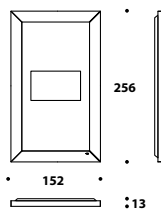

SPE (SF11LCB)
Smoke grey, bronze
Mirror for LED TV 40"
L 143 (56 1/3")
D 13 (5")
H 108 (42 2/3")

SPE (SF5LCB)
Smoke grey, bronze
Mirror for LED TV 40/49"
L 152 (60")
D 13 (5")
H 256 (100 2/3")