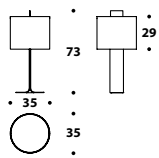

Detail

SISSY

Bronze Shadow table lamps LMP (100)

LMP (100)

Brushed brass, polished brass,
gun-metal grey, Bronze Shadow,
polished chrome

Table lamp

L - D Ø 35 (13 3/4")

H 73 (28 2/3")