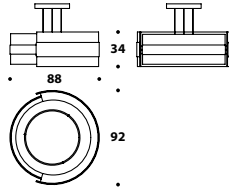

H: Altezza totale
L: Lunghezza totale
D: Profondità totale

Overall height
Overall length
Overall depth

LIGHTING

AGATA 1

Gun-metal grey table lamps LMP (43P) - LMP (43)

LMP (43P)
 Namibia, Jade,
 gun-metal grey,
 Bronze Shadow, polished brass
 Table lamp
 L - D Ø 25 (9 3/4")
 H 20 (7 3/4")

L 35 (13 3/4")
 D 25 (9 3/4")
 H 162 (63 2/3")

*Also available other elements (see price-list)

Polished brass table lamps LMP (158) - LMP (162)

Bronze Shadow suspensions LMP (166)

Polished brass standing lamp
 LMP (161)

LABYRINTH

Polished brass big suspension LMP (183)

LMP (177)
 Polished brass, Bronze Shadow,
 gun-metal grey, Palladium
 Version I
 Table lamp
 L - D Ø 16 (6 1/4")
 H 37 (14 2/4")

LMP (178)
 Polished brass, Bronze Shadow,
 gun-metal grey, Palladium
 Version I
 Big table lamp
 L - D Ø 19 (7 2/4")
 H 47 (18 2/4")

LMP (176)
 Polished brass, Bronze Shadow,
 gun-metal grey, Palladium
 Version I
 Suspension
 L - D Ø 16 (6 1/4")
 H 100<163 (39 1/3 < 64 1/3")

LMP (184)
 Polished brass, Bronze Shadow,
 gun-metal grey, Palladium
 Version II
 Medium suspension
 L - D Ø 62 (24 1/3")
 H 22 (8 3/4")