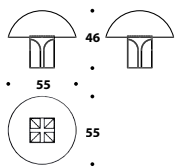

LMP (160)
Carrara White, Marquina Black,
Calacatta Warm Gold, Verde Alpi marble
Gun-metal grey, Bronze Shadow,
polished brass, Palladium
Table lamp
L - D Ø 55 (21 ²/₃")
H 46 (18")