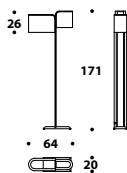

H: Altezza totale
L: Lunghezza totale
D: Profondità totale

Overall height
Overall length
Overall depth

LIGHTING

AGATA 1

Gun-metal grey table lamps LMP (43P) - LMP (43)

LMP (43P)
 Namibia, Jade,
 gun-metal grey,
 Bronze Shadow, polished brass
 Table lamp
 L - D Ø 25 (9 3/4")
 H 20 (7 3/4")

Flash Gold table lamp LMP (82)

LMP (146)
Flash Gold, Bronze Shadow,
gun-metal grey
Table lamp
L - D Ø 32 (12 ²/₄"")
H 50 (19 ³/₄"")

LMP (82)
Flash Gold, Bronze Shadow,
gun-metal grey
Table lamp
L - D Ø 34 (13 ²/₄"")
H 70 (27 ²/₅"")

Detail

HERON

Polished brass table lamp, floor lamp and suspension LMP (132) - LMP (133) - LMP (136)

LMP (132) - Polished chrome,
polished brass, gun-metal grey,
Bronze Shadow, Palladium
Table lamp
L 57 (22 1/3")
D 20 (7 3/4")
H 71 (28")

LMP (133) - Polished chrome,
polished brass, gun-metal grey,
Bronze Shadow, Palladium
Standing lamp
L 64 (25 1/3")
D 20 (7 3/4")
H 171 (67 1/3")

LMP (135) - Polished chrome,
polished brass, gun-metal grey,
Bronze Shadow, Palladium
Suspension
L 123 (48 1/2")
D 37 (14 2/4")
H 56 (22")