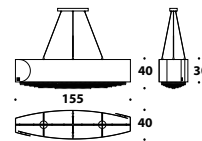

LMP (26)
Jade - Silver Leaf
Gun-metal grey - Jade
Suspension
L 155 (61")
H 40 (15 3/4")
D 40 (15 3/4")