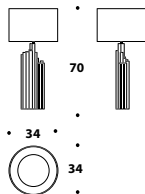

Table lamp with brushed bronze and gun-metal grey finishing LMP (185)

LMP (185)
Brushed bronze / gun-metal grey,
Palladium
Table lamp
L - D Ø 36 (14 1/4")
H 80 (31 1/3")

Table lamp LMP (185)

Detail

EPHEDRA

Flash Gold table lamp LMP (82)

LMP (146)
Flash Gold, Bronze Shadow,
gun-metal grey
Table lamp
L - D Ø 32 (12 ²/₄"")
H 50 (19 ³/₄"")

LMP (82)
Flash Gold, Bronze Shadow,
gun-metal grey
Table lamp
L - D Ø 34 (13 ²/₄"")
H 70 (27 ²/₅"")