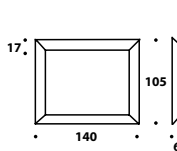

SPE (SF10AL) - Leather or fabric
SPE (SF10ALE) - Ebony Macassar
Mirror
L 220 (86 2/3")
D 6 (2 9/16")
H 70 (27 2/3")