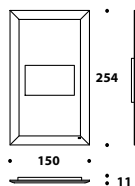

SPE (SF11LC) - Leather, fabric
SPE (SF11LCE) - Ebony Macassar,
Stone Fiddleback Sycamore
SPE (SF11LC/G) - Erable sand
Mirror for LED TV 40"
L 140 (55")
D 11 (4 1/4")
H 105 (41 1/4")