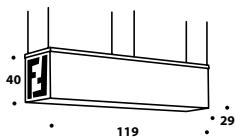

CRY (LAM3)
Crystal
Chrome, Bronze Shadow
Chandelier
L 119 (47")
D 29 (11²/₄")
H 40 (15³/₄")

CRY (LAM3/1A)
Crystal Square
Chrome, Bronze Shadow
Chandelier
L 80 (31¹/₃")
D 80 (31¹/₃")
H 50 (19³/₄")

CRY (LAM3/2)
Crystal Round
Chrome, Bronze Shadow
Chandelier
L - D Ø 90 (35¹/₃")
H 50 (19³/₄")

CRY (APL1)
Crystal Applique
Chrome, Bronze Shadow
Wall lamp
L 17 (6³/₄")
D 15 (6")
H 38 (15")

CRY (LAM5)
Crystal Ellipse 1
Chrome, Bronze Shadow
Chandelier
L 130 (51¹/₃")
D 30 (11³/₄")
H 41 (16¹/₄")

CRY (LAM6)
Crystal Ellipse 2
Chrome, Bronze Shadow
Chandelier
L 154 (60²/₃")
D 36 (14¹/₄")
H 43 (17")