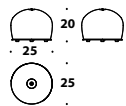

H: Altezza totale
L: Lunghezza totale
D: Profondità totale

Overall height
Overall length
Overall depth

LIGHTING

AGATA 1

Gun-metal grey table lamps LMP (43P) - LMP (43)

LMP (43P)
 Namibia, Jade,
 gun-metal grey,
 Bronze Shadow, polished brass
 Table lamp
 L - D Ø 25 (9 3/4")
 H 20 (7 3/4")