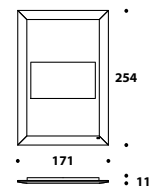

SPE (SF5LC) - Leather, fabric
SPE (SF5LCE) - Ebony Macassar,
Stone Fiddleback Sycamore
SPE (SF5LC/G) - Erable sand
Mirror for LED TV 40/49"
L 150 (59")
D 11 (4 1/4")
H 254 (100")

SPE (SF14LC) - Leather, fabric
SPE (SF14LCE) - Ebony Macassar,
Stone Fiddleback Sycamore
SPE (SF14LCR) - Erable sand
Mirror for LED TV 55"
L 171 (67 1/3")
D 11 (4 1/4")
H 254 (100")