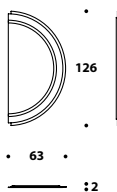

SPE (SF24) - Gun-metal grey,
Bronze Shadow, Palladium
with coloured smoke grey, bronze,
blue or green glass
SPE (SF24L) - With lacquered panel
Mirror
L - D Ø 65 (25 2/3")
H 4 (1 3/16")

SPE (SF23) - Gun-metal grey,
Bronze Shadow, Palladium
with coloured smoke grey, bronze,
blue or green glass
SPE (SF23L) - With lacquered panel
Mirror
L - D Ø 90 (35 1/3")
H 2 (13/16")

SPE (SF20) - Gun-metal grey,
Bronze Shadow, Palladium
with coloured smoke grey, bronze,
blue or green glass
Curved mirror
L 64 (25 1/3")
D 4 (1 9/16")
H 120 (47 1/3")

SPE (SF21) - Gun-metal grey,
Bronze Shadow, Palladium
with coloured smoke grey, bronze,
blue or green glass
Plain mirror
L 63 (24 2/3")
D 2 (13/16")
H 126 (47 1/3")

SPE (SF22) - Gun-metal grey,
Bronze Shadow, Palladium
with coloured smoke grey, bronze,
blue or green glass
Curved mirror
L 144 (56 2/3")
D 4 (1 9/16")
H 54 (21 1/3")