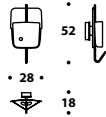

LMP (151) - Bronze Shadow, brushed bronze
Leather wall lamp with right hole
LMP (151F) - Bronze Shadow, brushed bronze
Fur wall lamp with right hole
L 28 (11")
D 18 (7")
H 52 (20 1/3")