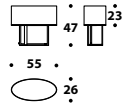

LMP (154)
Polished brass, gun-metal grey,
Bronze Shadow, Palladium
Bedside table lamp
L 36 (14 1/4")
D 20 (7 3/4")
H 47 (18 2/4")