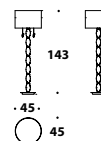

Big table lamp

L - D Ø 45 (17 3/4")

H 95 (37 1/3")

MUR (LMP60)

Chocolate, transparent, titanium,
champagne, steel, caramel

Standing lamp

L - D Ø 45 (17 3/4")

H 143 (56 1/3")