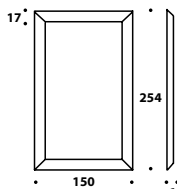

SPE (SF1AL) - Leather or fabric
SPE (SF1ALE) - Ebony Macassar
Mirror
L 110 (43 1/3")
D 6 (2 9/16")
H 214 (84 1/3")

SPE (SF3AL) - Leather or fabric
SPE (SF3ALE) - Ebony Macassar
Mirror
L 110 (43 1/3")
D 6 (2 9/16")
H 110 (43 1/3")

SPE (SF9AL) - Leather or fabric
SPE (SF9ALE) - Ebony Macassar
Mirror
L 150 (59")
D 6 (2 9/16")
H 214 (84 1/3")

SPE (SF5AL) - Leather or fabric
SPE (SF5ALE) - Ebony Macassar
Mirror
L 150 (59")
D 6 (2 9/16")
H 254 (100")

SPE (SF10AL) - Leather or fabric
SPE (SF10ALE) - Ebony Macassar
Mirror
L 220 (86 2/3")
D 6 (2 9/16")
H 70 (27 2/3")

SPE (SF11AL) - Leather or fabric
SPE (SF11ALE) - Ebony Macassar
Mirror
L 140 (55")
D 6 (2 9/16")
H 105 (41 1/3")

SPE (SF4AL) - Leather or fabric
SPE (SF4ALE) - Ebony Macassar
Mirror
L 70 (27 2/3")
D 6 (2 9/16")
H 254 (100")

SPE (SF2AL) - Leather or fabric
SPE (SF2ALE) - Ebony Macassar
Mirror
L 150 (59")
D 6 (2 9/16")
H 70 (27 2/3")