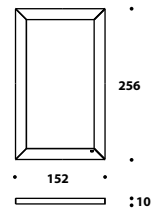

SPE (SF1ALB)
Smoke grey, bronze
Mirror
L 112 (44")
D 10 (4")
H 216 (85")

SPE (SF5ALB)
Smoke grey, bronze
Mirror
L 152 (60")
D 10 (4")
H 256 (100 ²/₃")