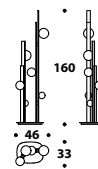

LMP (187)
Palladium, polished brass,
gun-metal grey, Bronze Shadow
Table lamp
L 31 (12 ¹/₄")
D 20 (7 ³/₄")
H 60 (23 ²/₃")

LMP (188)
Palladium, polished brass,
gun-metal grey, Bronze Shadow
Floor lamp
L 46 (18")
D 33 (13")
H 160 (63")