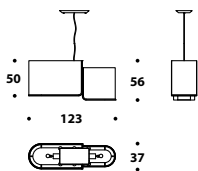

LMP (135) - Polished chrome,
polished brass, gun-metal grey,
Bronze Shadow, Palladium
Suspension
L 123 (48 1/2")
D 37 (14 2/4")
H 56 (22")

LMP (136) - Polished chrome,
polished brass, gun-metal grey,
Bronze Shadow, Palladium
Suspension
L 106 (41 2/3")
D 97 (38 1/3")
H 56 (22")