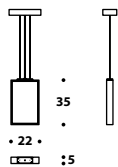

LMP (193) - Gun-metal grey,
Bronze Shadow, Palladium finishing
Suspension
L 22 (8 ³/₄")
D 5 (1 ¹⁵/₁₆")
H 35 (13 ³/₄")

LMP (194) - Gun-metal grey,
Bronze Shadow, Palladium finishing
Horizontal suspension
L 35 (13 ³/₄")
D 5 (1 ¹⁵/₁₆")
H 22 (8 ³/₄")

LMP (192) - Gun-metal grey,
Bronze Shadow, Palladium finishing
Big suspension
L 30 (11 ³/₄")
D 5 (1 ¹⁵/₁₆")
H 43 (17")

LMP (196) - Gun-metal grey,
Bronze Shadow, Palladium finishing
Horizontal table lamp
L 40 (15 ³/₄")
D 11 (4 ¹/₄")
H 25 (9 ³/₄")

LMP (195) - Gun-metal grey,
Bronze Shadow, Palladium finishing
Table lamp
L 35 (13 ³/₄")
D 11 (4 ¹/₄")
H 47 (18 ³/₄")